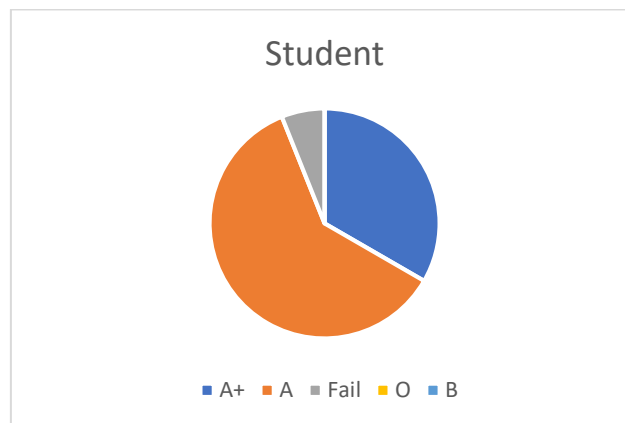

Matoshri Asarabai Darade Women's College of
Education, Babhulgaon

Tal-Yeola, Dist-Nashik

GRADEWISE RESULT ANALYSIS

A.Y.2019-20

Sr.No.	Grade	No. of students
1	O	00
2	A+	33
3	A	60
4	B+	00
5	B	00
6	Fail	06
	Total	99
Result in Percentage (93/99)		93.94%