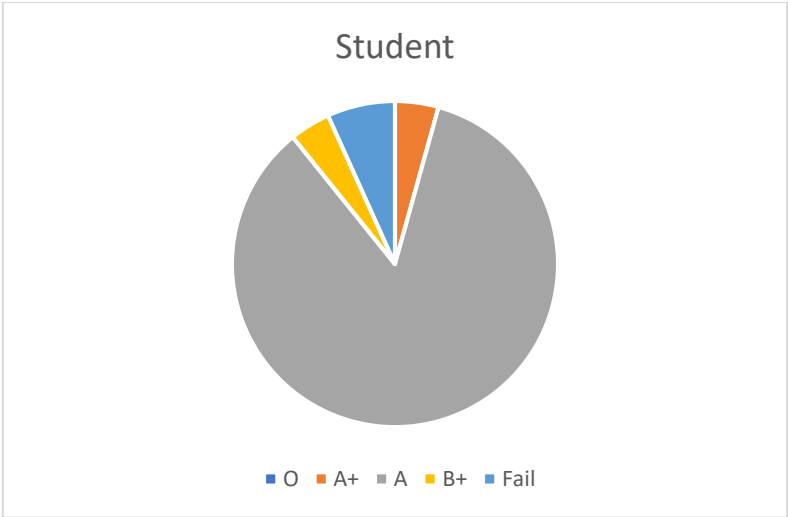

Matoshri Asarabai Darade Women's College of
Education, Babhulgaon
Tal-Yeola, Dist-Nashik

GRADEWISE RESULT ANALYSIS

A.Y.2022-23

Sr.No.	Grade	No. of students
1	O	00
2	A+	28
3	A	63
4	B+	03
5	B	00
6	Fail	05
	Total	99
Result in Percentage (94/99)		94.95%

Dr. Dadasaheb More
Principal
Matoshri Asarabai Darade Womens
B.Ed. Babhulgaon (Yeola) Dist. Nashik