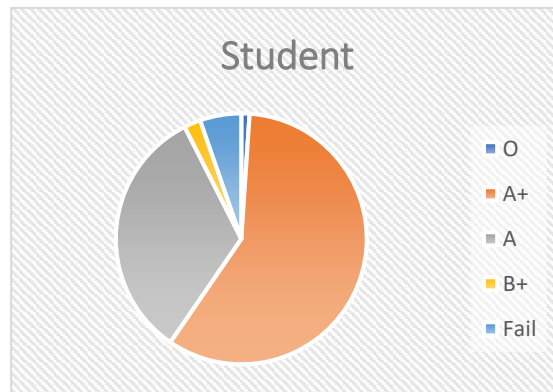

Matoshri Asarabai Darade Women's College of
Education, Babhulgaon

Tal-Yeola, Dist-Nashik

GRADEWISE RESULT ANALYSIS

A.Y.2020-21

Sr.No.	Grade	No. of students
1	O	01
2	A+	55
3	A	31
4	B+	02
5	B	00
6	Fail	05
	Total	94
Result in Percentage (89/94)		94.68%