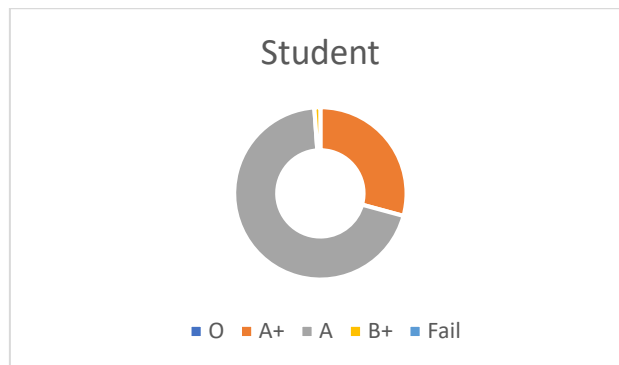

Matoshri Asarabai Darade Women's College of
Education, Babhulgaon
Tal-Yeola, Dist-Nashik

GRADEWISE RESULT ANALYSIS

A.Y.2021-22

<i>Sr.No.</i>	<i>Grade</i>	<i>No. of students</i>
1	O	00
2	A+	26
3	A	62
4	B+	01
5	B	00
6	Fail	11
	Total	100
Result in Percentage (89/100)		89.00%