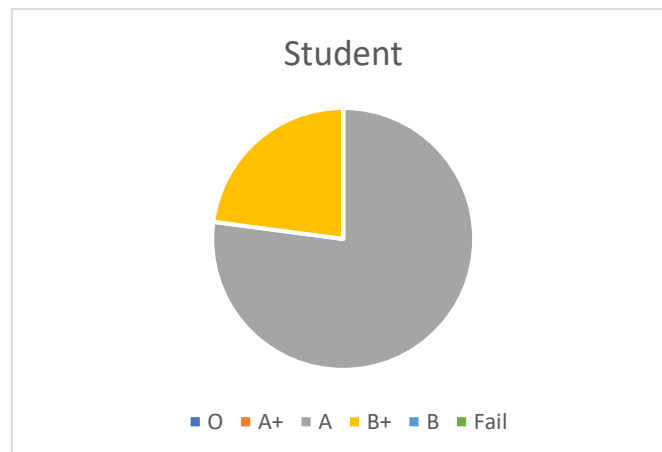

Matoshri Asarabai Darade Women's College of
Education, Babhulgaon

Tal-Yeola, Dist-Nashik

GRADEWISE RESULT ANALYSIS

A.Y.2018-19

Sr.No.	Grade	No. of students
1	O	00
2	A+	00
3	A	37
4	B+	11
5	B	00
6	Fail	05
	Total	53
Result in Percentage (48/53)		90.57%