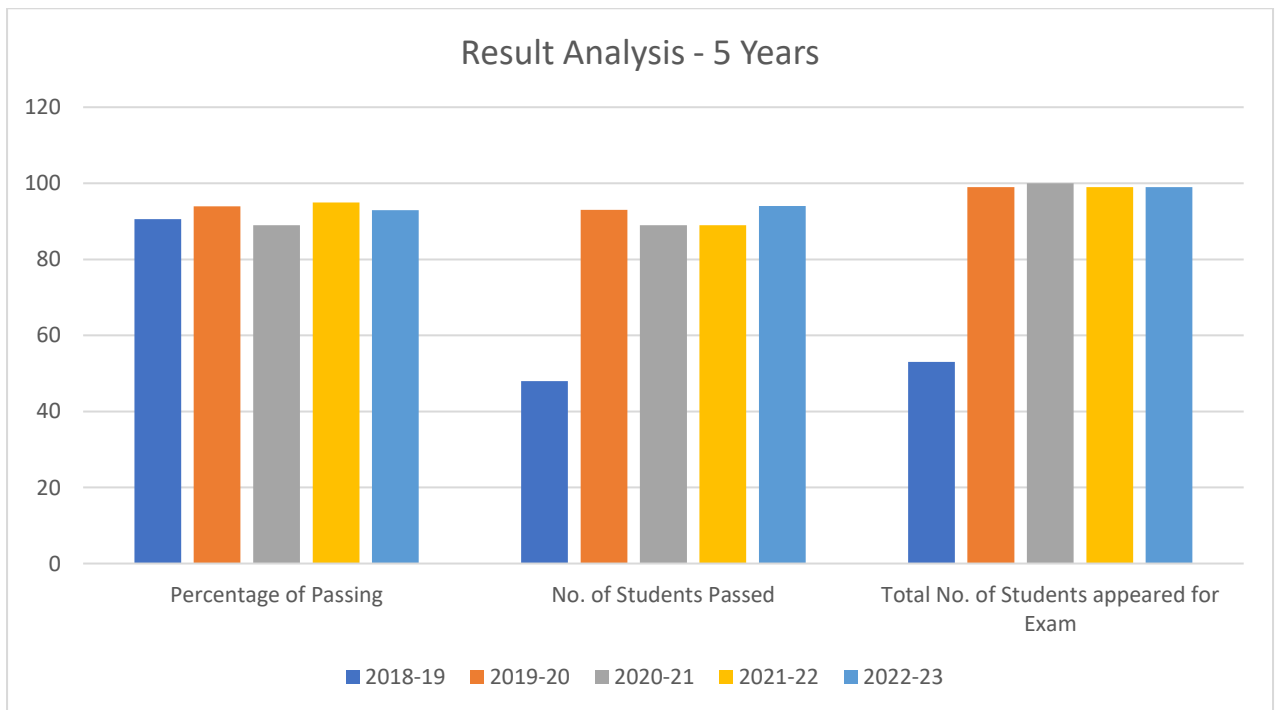

Matoshri Asarabai Darade Women's College of Education, Babhulgaon

Tal-Yeola, Dist-Nashik

LAST 5 YEARS RESULT DETAILS

Year	2018-19	2019-20	2020-21	2021-22	2022-23	Total/Average 5 Years
Percentage of Passing	90.57%	93.94%	94.68%	89.00%	94.95%	92.81%
No. of Students Passed	48	93	89	89	94	413
Total No. of Students appeared for Exam.	53	99	94	100	99	445